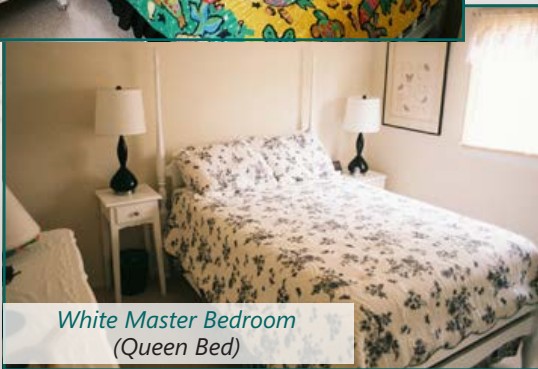

- Ron & Mariah

First Floor Unit

Living Room – including alcove with pull down couch (double) and a daybed (twin) and ceiling fan

Yellow Room
(Double Bed)

White Master Bedroom
(Queen Bed)

Blue Room (2 Twins)

Second Floor Unit

Living Room (above)
and
alcove (right)
with pull down
couch (double)
and a daybed
(twin)

White Master Bedroom
(Queen Bed)

Yellow Room
(Double Bed)

Blue Room (2 Twins)

Glad Tidings Features – Each Unit

Living Space

- ❖ Three Bedrooms plus Sleeping Alcove
- ❖ Sleeps Eight
- ❖ Bathroom
- ❖ Spacious Furnished Private Deck
- ❖ High-Speed Internet Access
- ❖ Two Televisions with Cable TV
- ❖ DVD Player
- ❖ Telephone